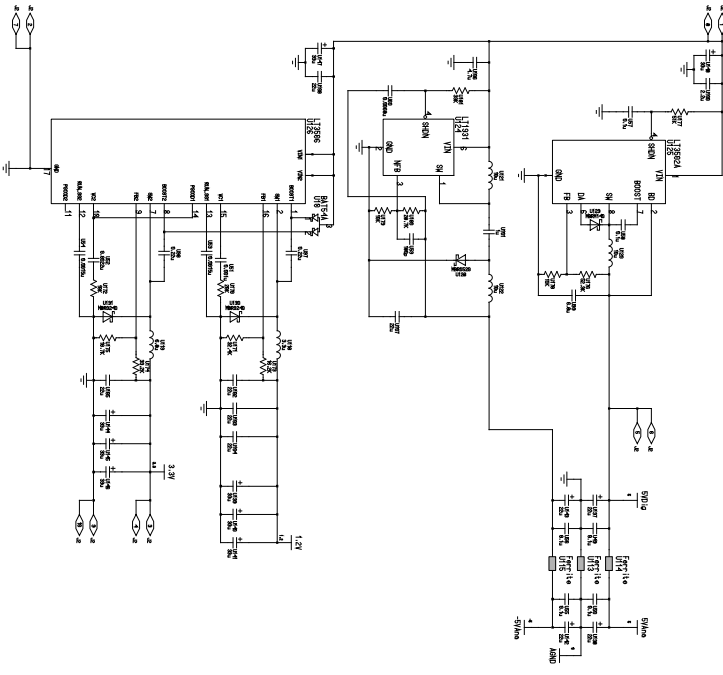

Engineer
 Drawn by
 R&D CHK
 DOC CTRL CHK
 PFC CTRL CHK

PLUS Computer Science
 Jakob Heringerstrasse 2
 Salzdoburg

TITLE
 DSR363

REV Drawing Number Sheet 1 of 2

Changed by h.in Date Changed Saturday, June 18, 2011 Time 5:47:13 pm

Changed by	Date Changed	Time
hjn	Tuesday, July 14, 2011	10:34:04 am

Engineer	hjn
Drawn by	hjn
R&D CHK	
DOC CTRL CHK	
MFG CTRL CHK	
QA CHK	

PLUS Computer Science
 Jakob Heringerstrasse 2
 Salzburg
 TITLE
 089363
 Size
 D

REV	Drawing Number	Sheet 2 of 2
-----	----------------	--------------